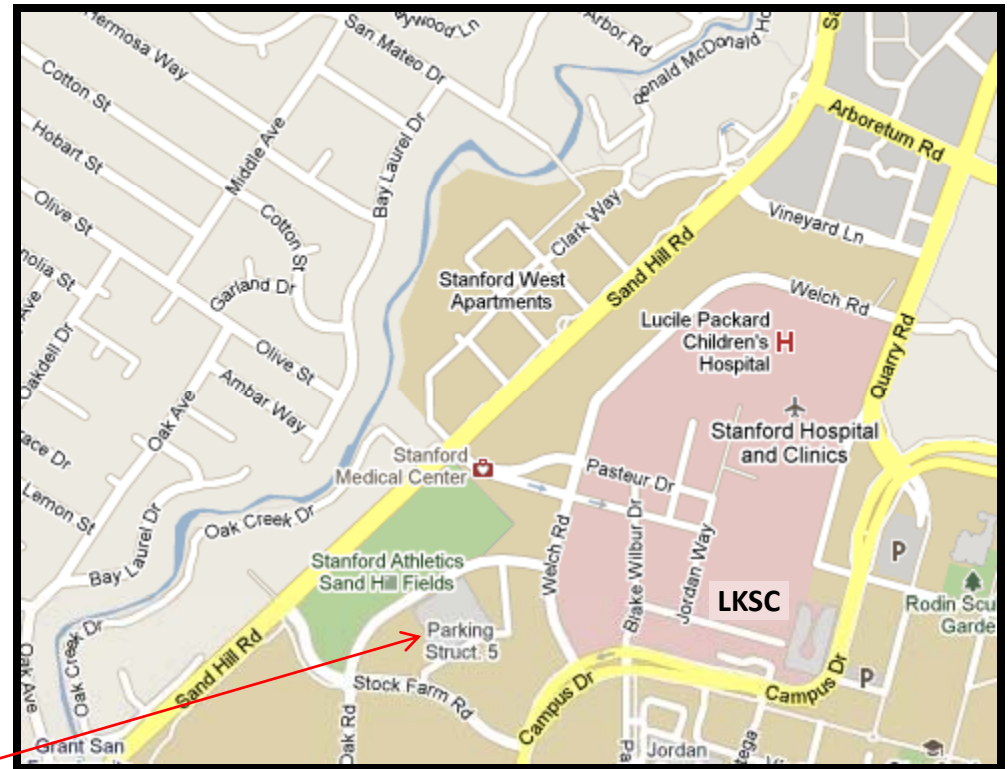

Highway 280 North or South

- Take the Sand Hill Road exit, head east
- Turn right on Stock Farm Road
- Go past Oak Road
- Make the next left-hand turn (see photo)
- Follow directions for “all” below

From Bayshore US Highway 101 North or South

- Take the Embarcadero Road/West exit
- Follow Embarcadero Road for about two miles
- Cross El Camino Real, after which the road becomes Galvez Street
- Turn right at Arboretum Road
- Turn left on Sand Hill Road
- Turn left on Stock Farm Road
- Make the next left-hand turn (see photo)
- Follow directions for “all” below

All

- Stay to the right.
- Turn left into the **second** parking structure entrance.
- Drive all up to the roof of the parking structure where Event parking is
- Find the parking attendant
- Correctly scratch the permit and place it on your dashboard

Parking

Turn left here