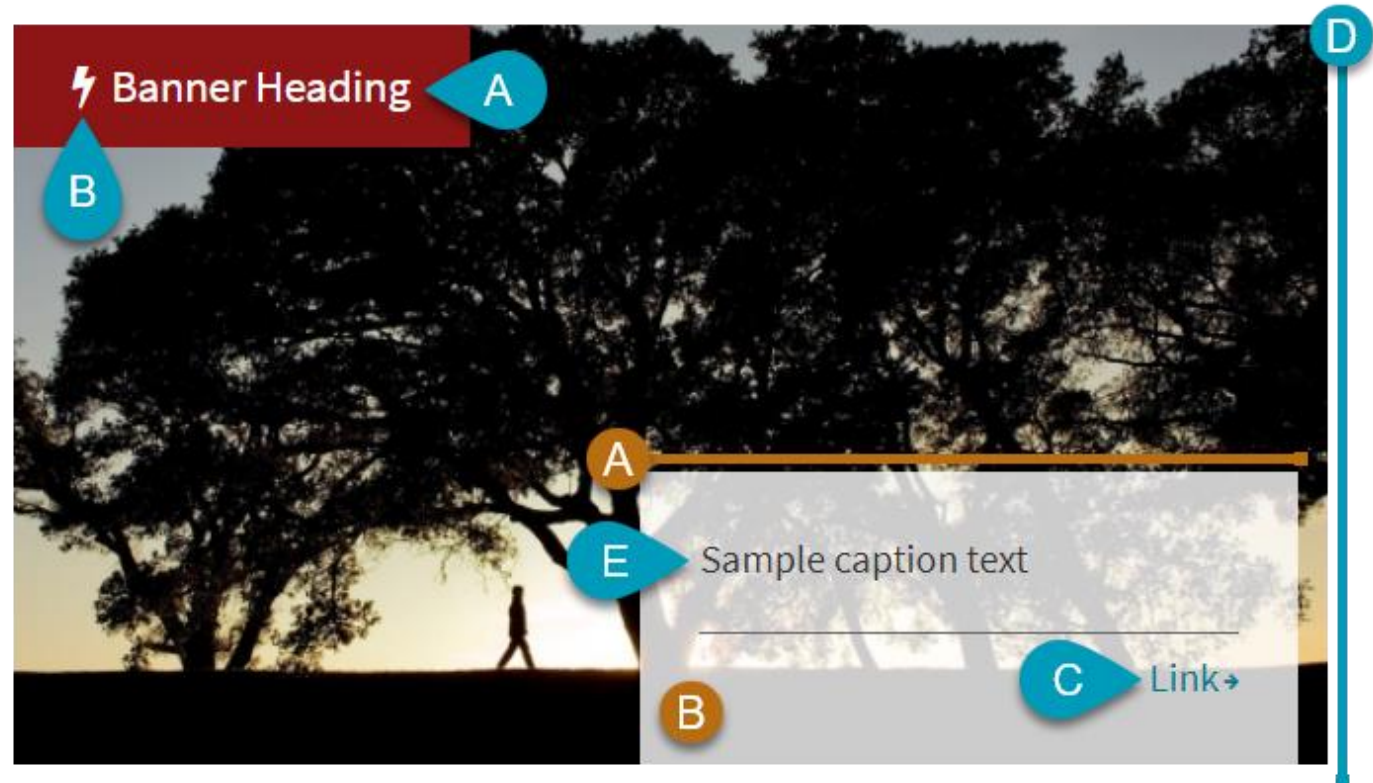

Simple Banner

Simple Banners display imagery in a wide landscape format with multiple captioning options ideal for introducing content. Unlike Image components, Simple Banners do not have a "wrap text" feature so they are best placed on top.

Features

- Crop tool
- Headings with icons
- Caption tool
- Hyperlink

Introduce your page with a quality landscape image

Pro Tips

- Use relevant, high-quality imagery
- While usable on any page in any location – ideal at the top, in wider columns
- Crop as landscape to better fit captions and headings
- For multiple rotating banners, use the Banner Builder

Simple Banner Legend

Simple Banner

Banner Content | Display Options

A Add Banner Heading

BANNER HEADING

B Add Heading Icon

HEADING ICON

C Add Banner Link