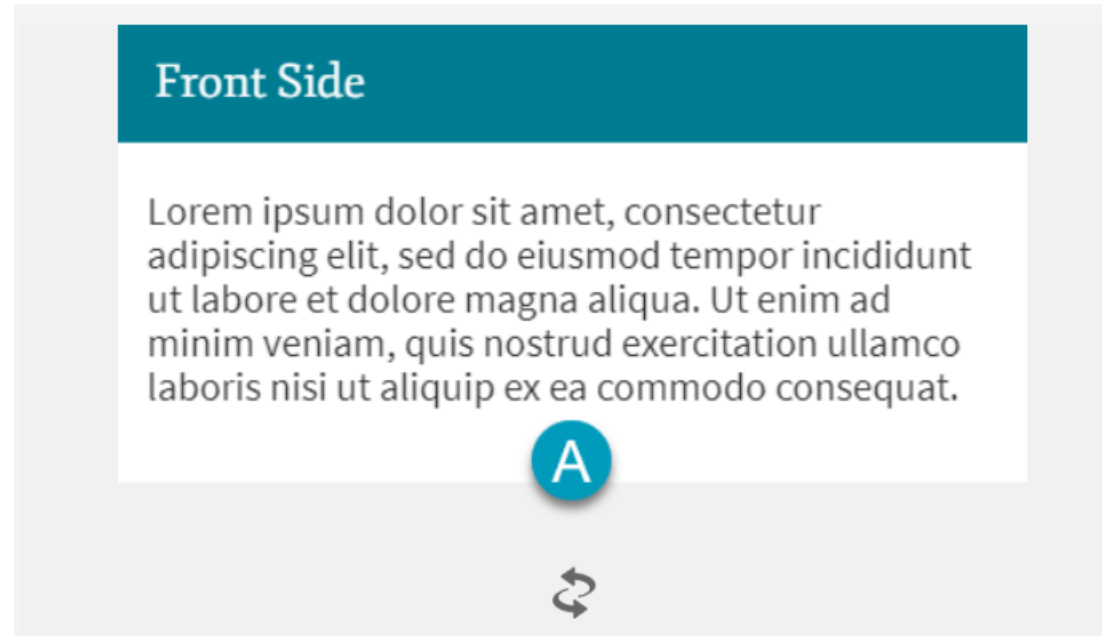

Flip Panel

Flip Panels create dual-sided panes to reveal consolidated content, whether an image, text, video, etc. When users clicks the icon, the panel flips to display content on the reverse of the panel.

Features

- Simple to use and setup
- Add many on a single page
- Creates new zones to add more components

Add interactivity through reversible panes

Pro Tips

- Good for Profile 'cards', Q&A and general fun facts
- Balance the amount of content on both sides so there's minimal empty space
- Use with Panel Builder columns to control width and vertical alignment
- Do not use with other collapsible components (e.g. Accordions)