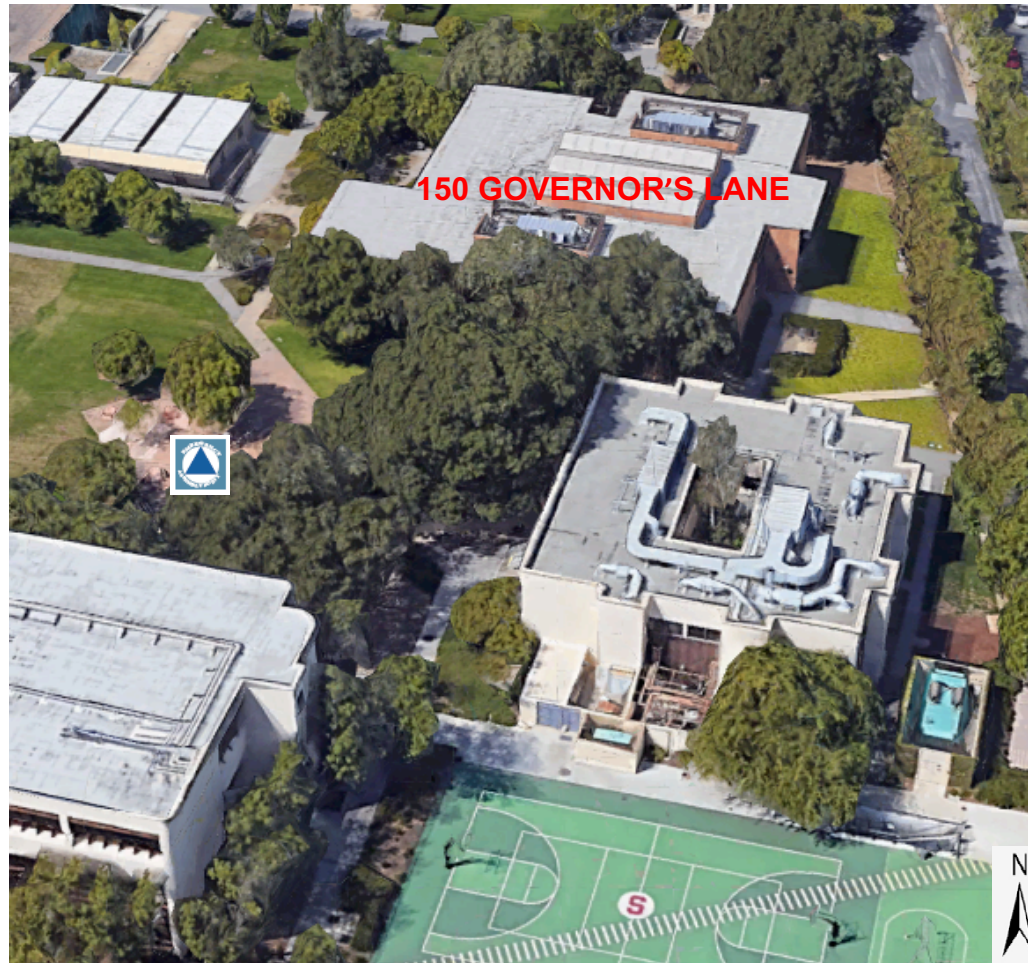

150 GOVERNOR'S LANE, STANFORD
HRP REDWOOD BUILDING
Emergency Assembly Point (EAP) Map
In Case of Emergency, dial 911

Map Legend:

Emergency Assembly Point 99-1

Location of Nearest Hospital:

Stanford University Medical Center
Emergency Dept on Quarry Road, Palo Alto