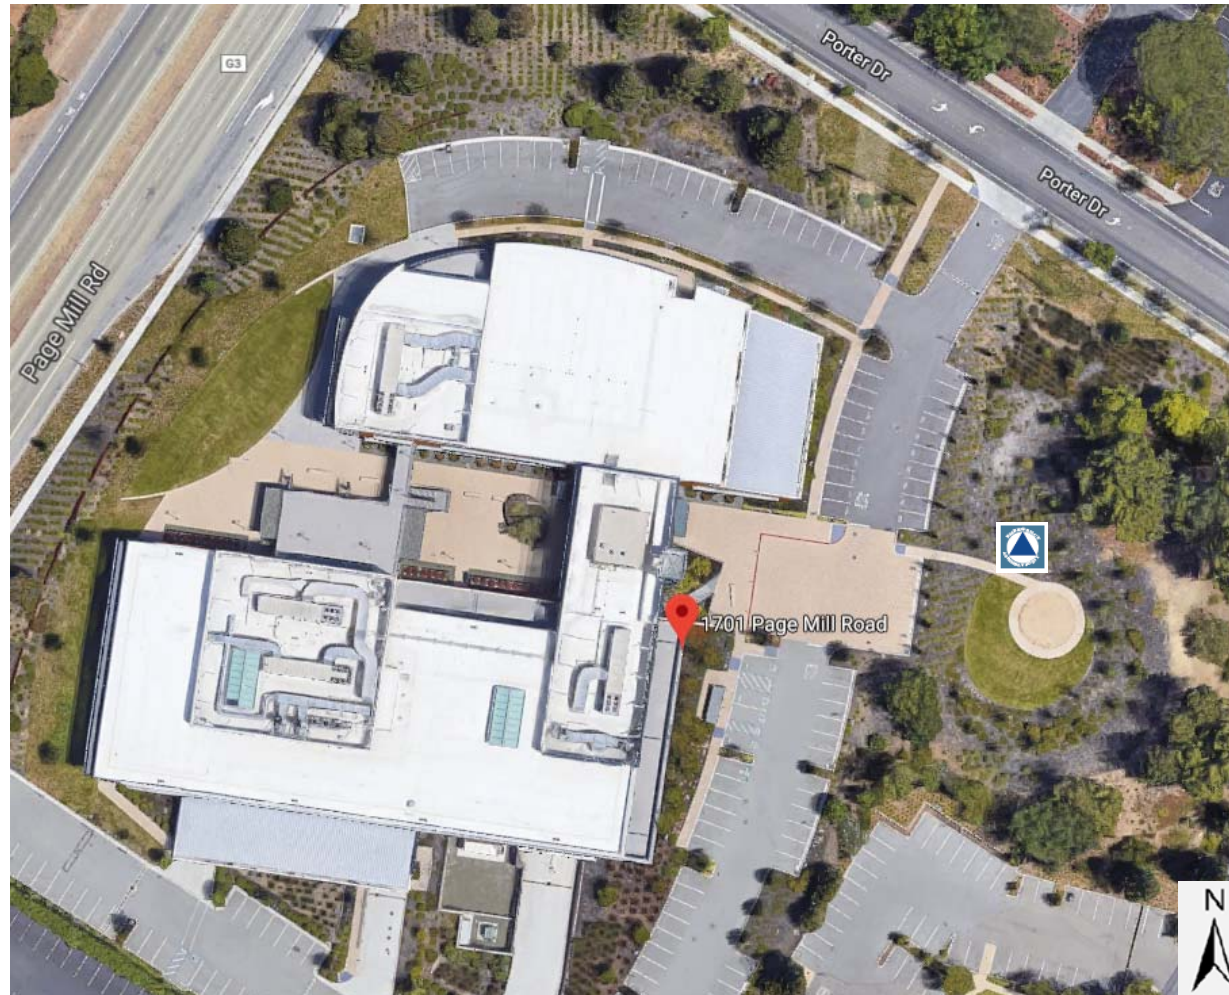

1701 Page Mill Road, Palo Alto
Emergency Assembly Point (EAP) Map
In Case of Emergency, dial 911

Map Legend:

Emergency Assembly Point 154

Location of Nearest Hospital:

Stanford University Medical Center
Emergency Dept on Quarry Road, Palo Alto