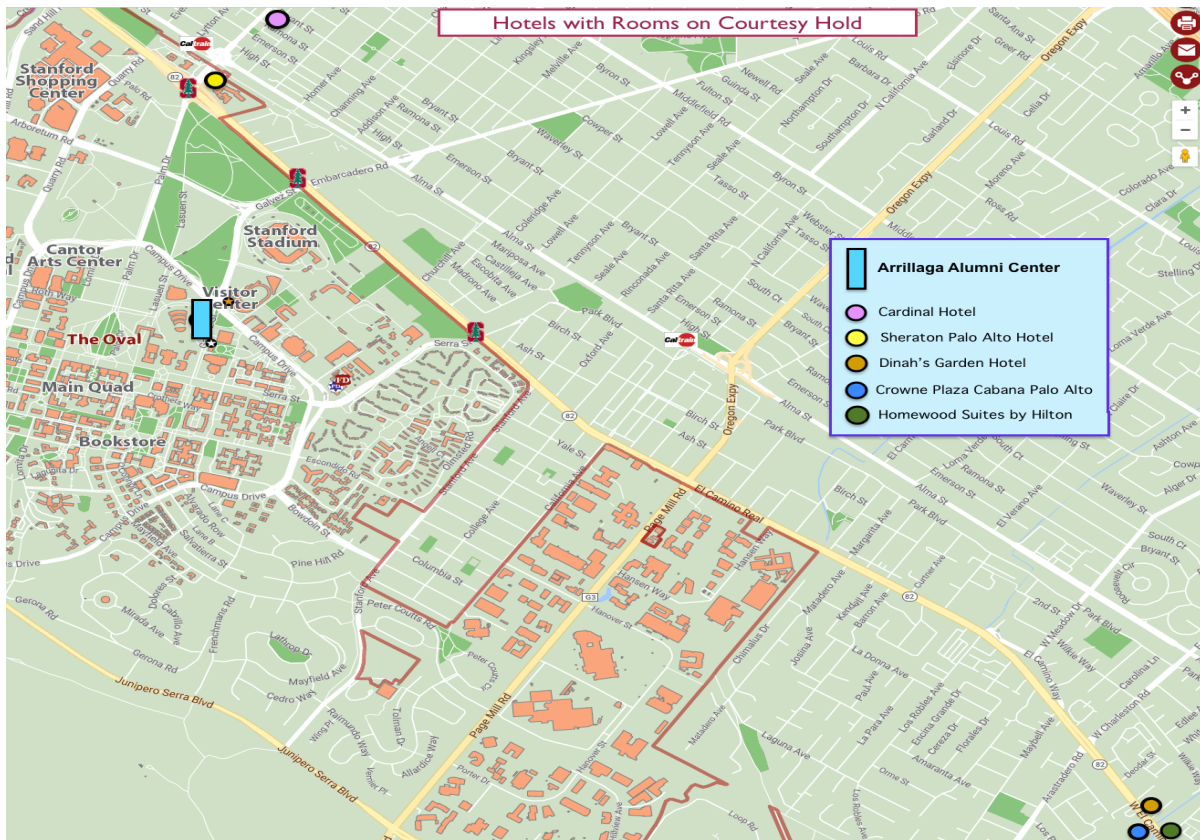

# 2017 Third Annual Stem Cell Genomics CIRM Retreat Logistics

At each hotel we have 5 rooms on courtesy hold until April 18. [Ck-in Apr 20, 2017. Ck-out Apr 21, 2017.] When you decide on a hotel, send an email to Maria Manzanilla-Owen (mariamo@stanford.edu). She will give you the hold Confirmation number that you will need when you call the hotel to book your room. The parking on the campus is very limited, we encourage you to take Uber or Lyft to the meeting site. But, if you really need a parking permit, please let us know.

## Hotels with negotiated rates

Hotel and Link to Web Site	Distance from Stanford	Price before tax	Telephone number
<b>Cardinal Hotel</b> 235 Hamilton Ave Palo Alto, CA 94301 <a href="http://www.cardinalhotel.com">http://www.cardinalhotel.com</a>	1.3 mi	<b>\$299</b>	650 323 5101
<b>Sheraton Palo Alto</b> 625 El Camino Real, Palo Alto, CA 94301 <a href="http://www.starwoodhotels.com/sheraton/property/overview/index.html?language=en_US&amp;propertyID=214">http://www.starwoodhotels.com/sheraton/property/overview/index.html?language=en_US&amp;propertyID=214</a>	1.4 mi	<b>\$347.65</b>	650 328 2800 877 298 2066
<b>Dinah's Garden Hotel</b> 4261 El Camino Real, Palo Alto, CA 94306 <a href="http://www.dinahshotel.com/">http://www.dinahshotel.com/</a>	3.4 mi	<b>\$245</b>	650 493 2844 800 227 8220
<b>Homewood Suites by Hilton</b> 4329 El Camino Real, Palo Alto, CA 94306 <a href="http://homewoodsuites3.hilton.com/en/hotels/california/homewood-suites-by-hilton-palo-alto-PAOPAHW/index.html">http://homewoodsuites3.hilton.com/en/hotels/california/homewood-suites-by-hilton-palo-alto-PAOPAHW/index.html</a>	3.7 mi	<b>\$329</b>	650 559 8700
<b>Crowne Plaza Cabana Palo Alto</b> 4290 El Camino Real, Palo Alto, CA 94306 <a href="http://www.cabanapaloalto.com/">http://www.cabanapaloalto.com/</a>	3.9 mi	<b>\$311</b>	650 857 0787 800 972 3165